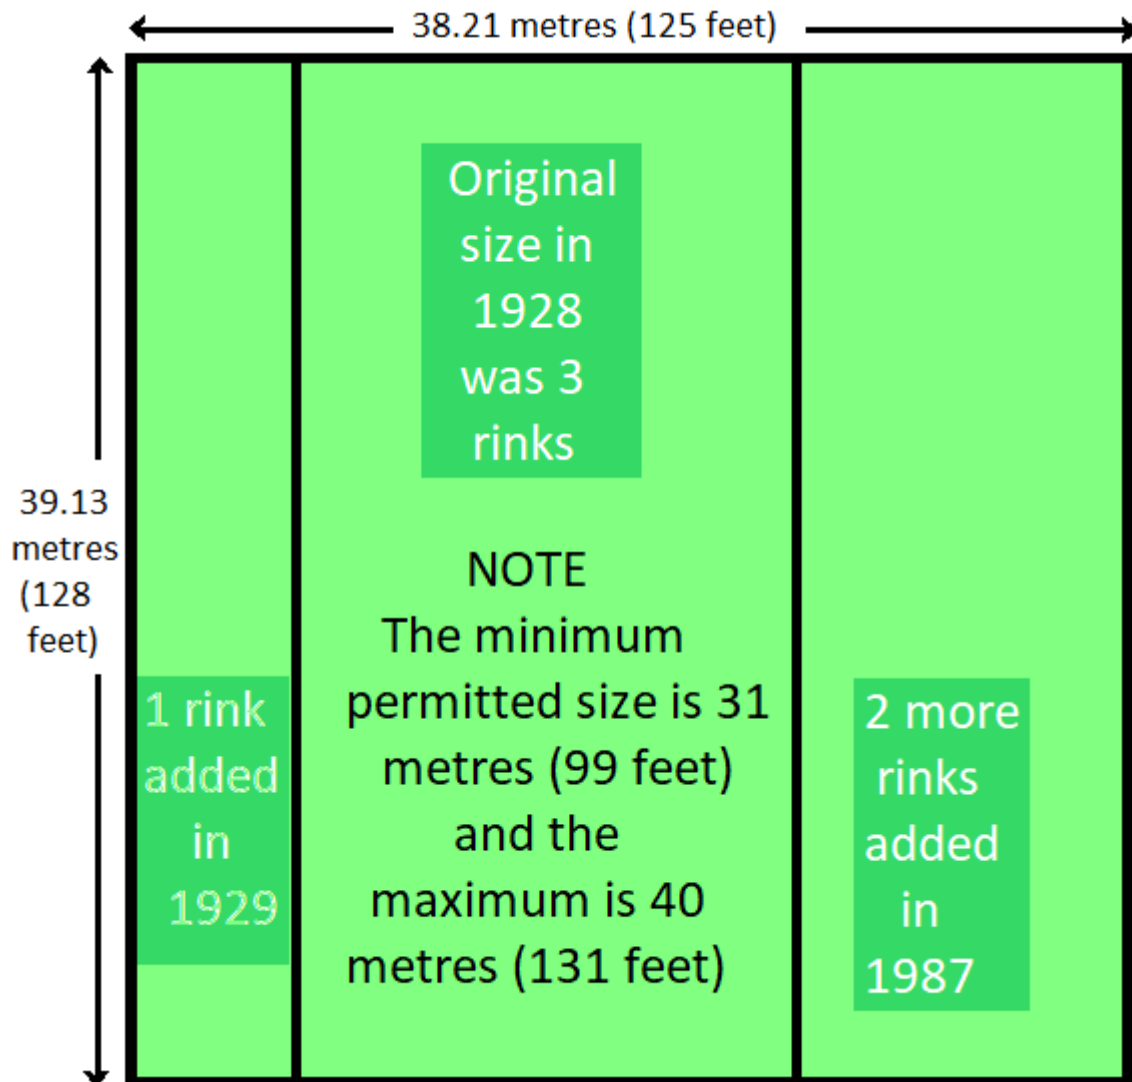

## The GREEN

The original green was three rinks wide, a fourth rink was added by the members in 1979 and two more were professionally installed in 1987 at a cost of £13,400.

A water sprinkling system for the newly enlarged green was installed at a cost of £4,600 in 1990.